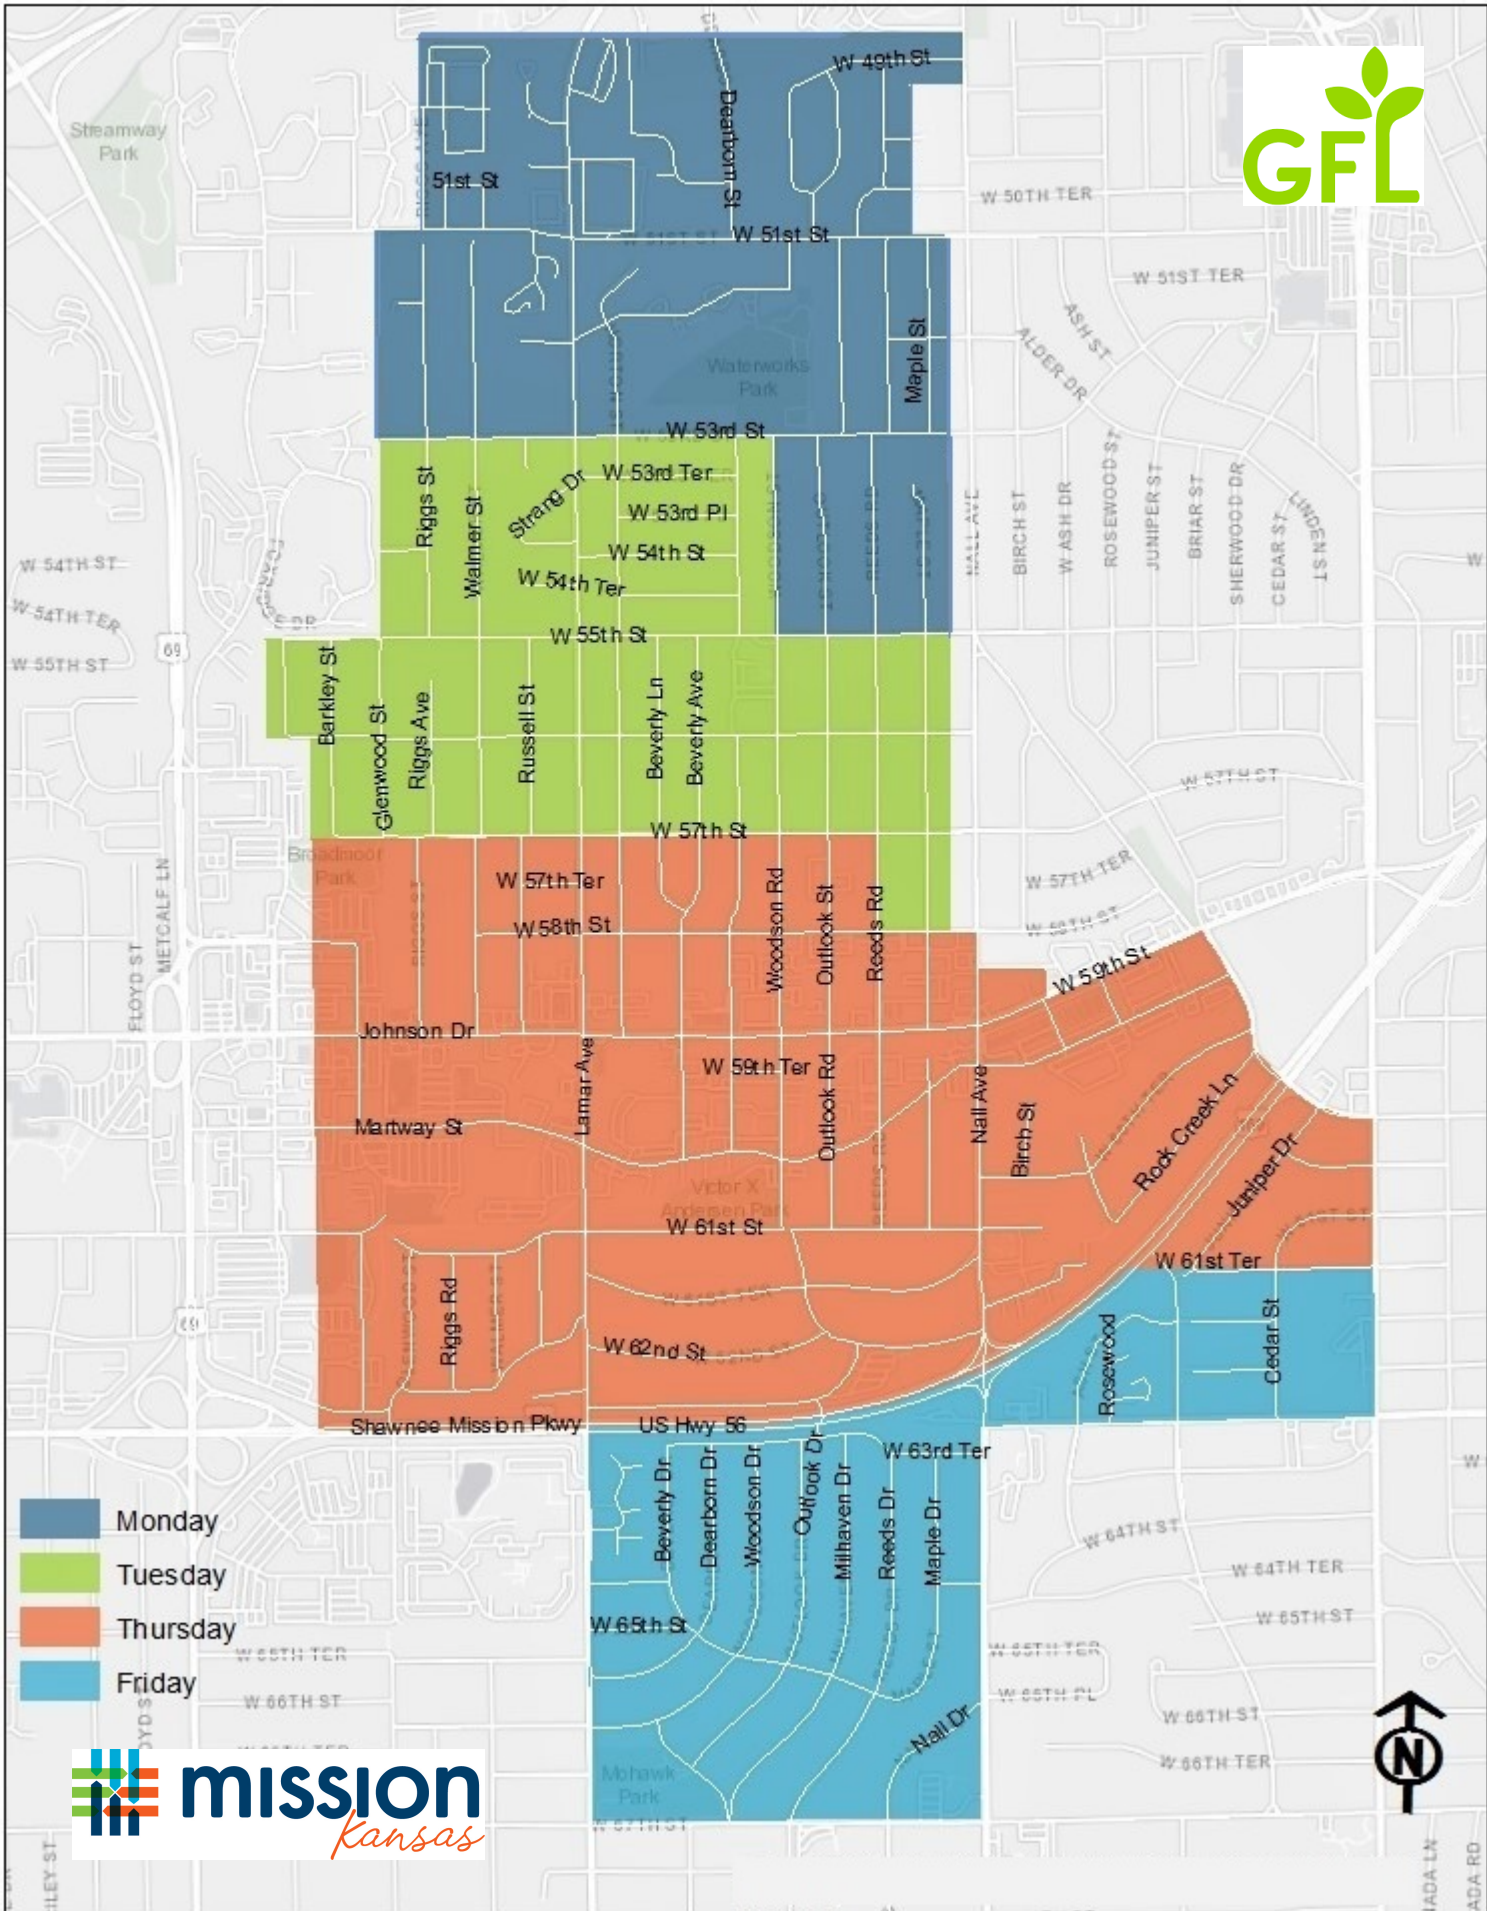

# Mission Residential Trash and Recycling Schedule

- Monday
- Tuesday
- Thursday
- Friday