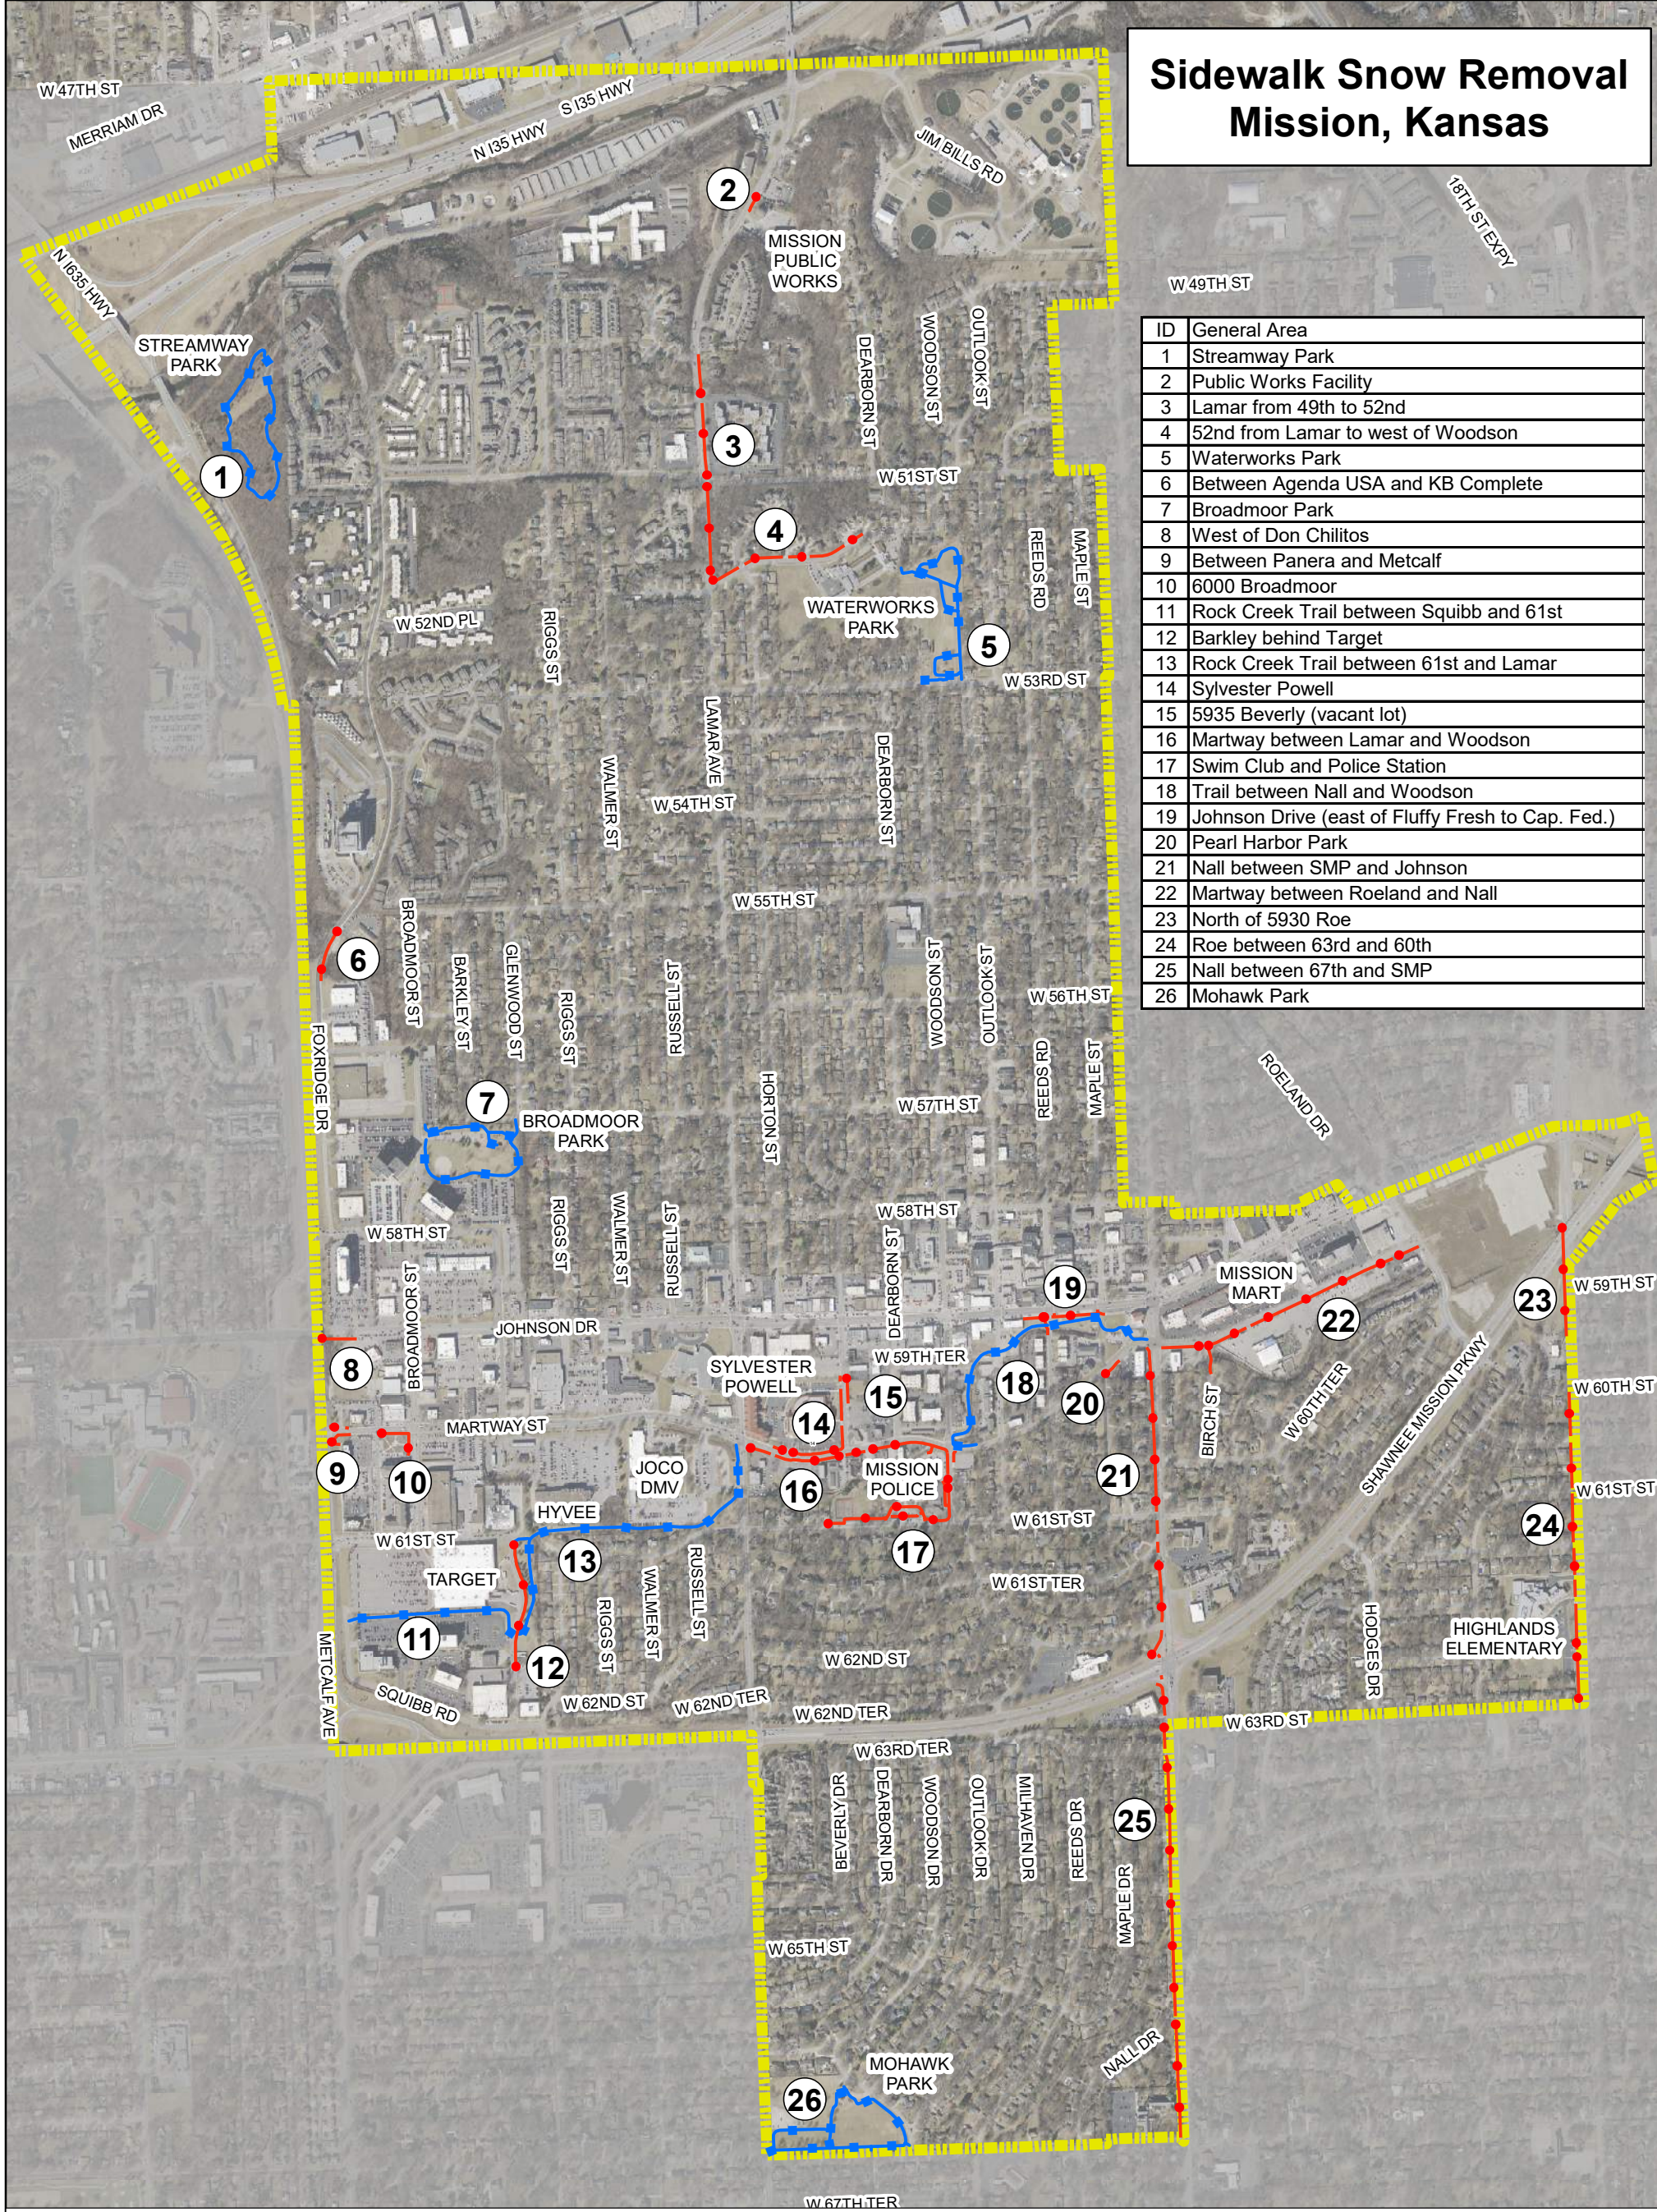

# Sidewalk Snow Removal Mission, Kansas

ID	General Area
1	Streamway Park
2	Public Works Facility
3	Lamar from 49th to 52nd
4	52nd from Lamar to west of Woodson
5	Waterworks Park
6	Between Agenda USA and KB Complete
7	Broadmoor Park
8	West of Don Chilitos
9	Between Panera and Metcalf
10	6000 Broadmoor
11	Rock Creek Trail between Squibb and 61st
12	Barkley behind Target
13	Rock Creek Trail between 61st and Lamar
14	Sylvester Powell
15	5935 Beverly (vacant lot)
16	Martway between Lamar and Woodson
17	Swim Club and Police Station
18	Trail between Nall and Woodson
19	Johnson Drive (east of Fluffy Fresh to Cap. Fed.)
20	Pearl Harbor Park
21	Nall between SMP and Johnson
22	Martway between Roeland and Nall
23	North of 5930 Roe
24	Roe between 63rd and 60th
25	Nall between 67th and SMP
26	Mohawk Park

## Legend

### Snow Removal Type

Sidewalk

Trail

Mission City Limits

1,000 500 0 1,000 Feet

1 inch = 1,000 feet

**GBA**

**MISSION**  
Kansas