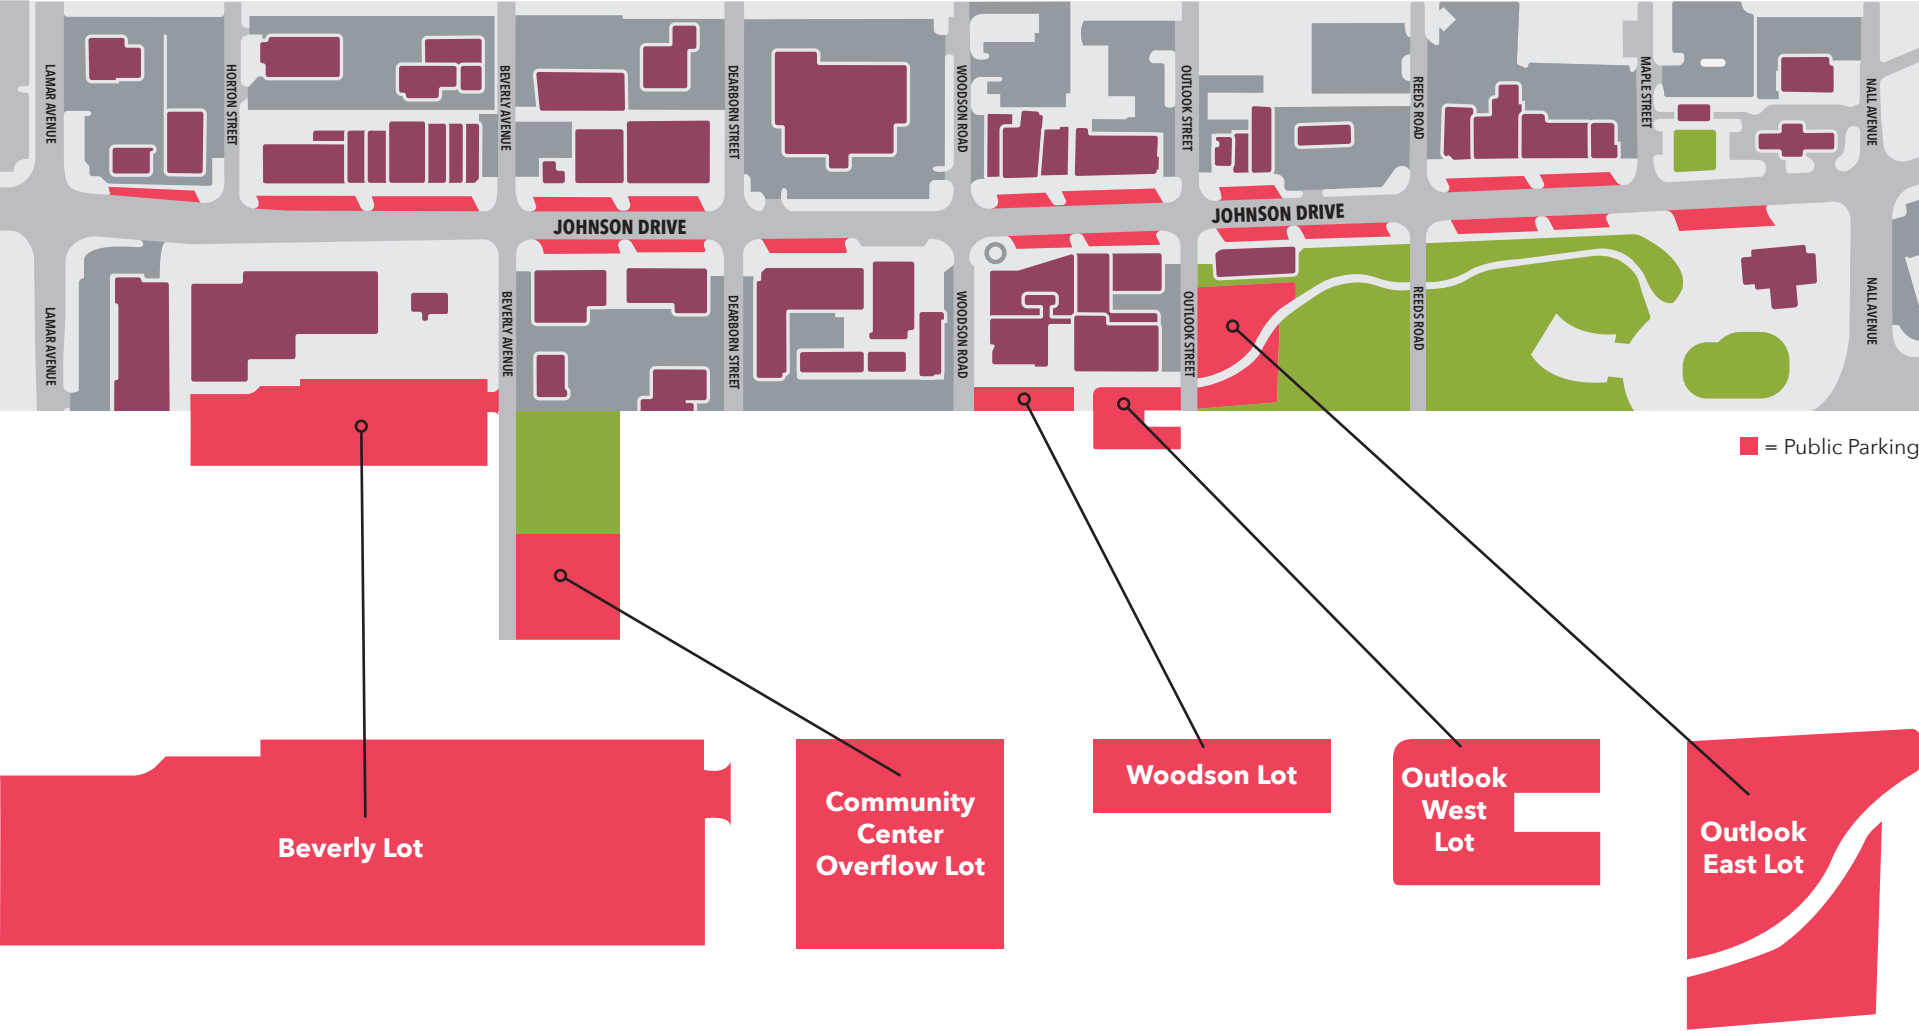

# Downtown Mission Public Parking Map

The angled parking stalls fronting Johnson Drive between Lamar and Nall Avenues are limited to two hour parking Monday-Saturday, 8 a.m.-6 p.m.

The majority of other parking in Downtown Mission is privately owned and is available only for customers and by special arrangement with the private property owner(s). Please obey all posted signage.