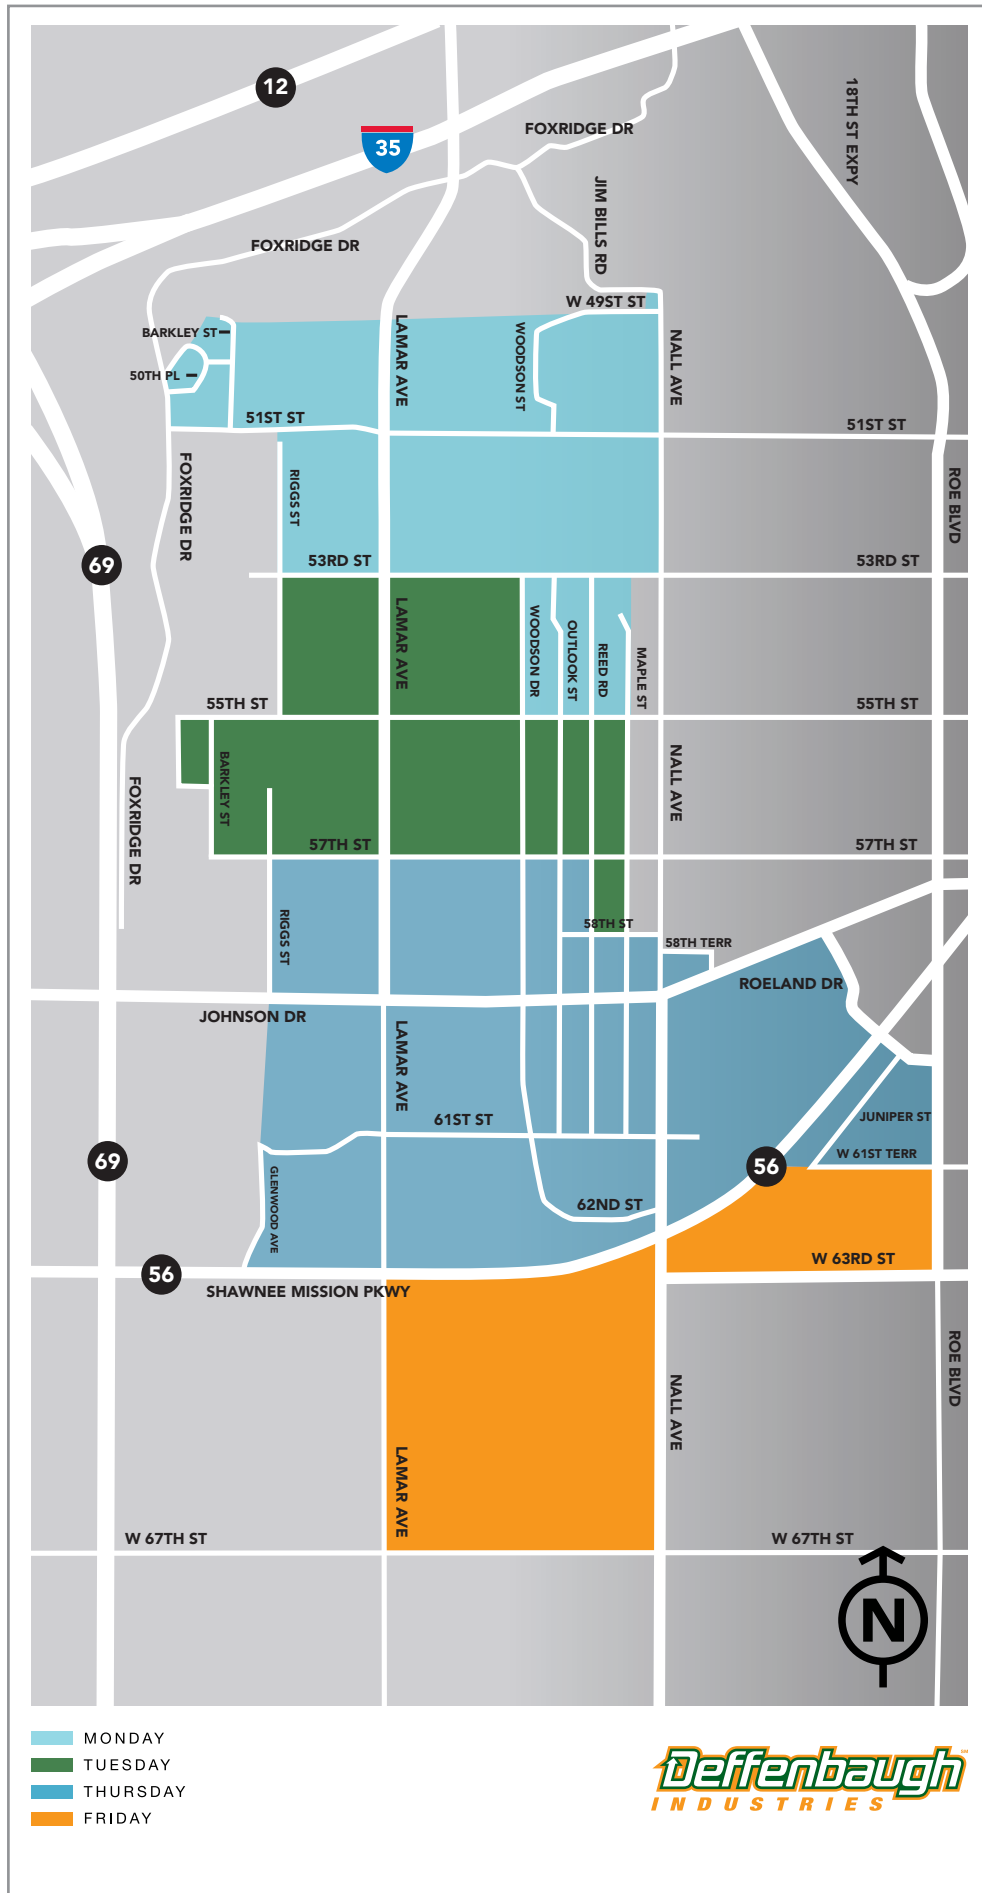

Mission Residential Trash and Recycling Schedule

Beginning Week of December 1

Trash and recycling pickup will occur on the same day.

- MONDAY
- TUESDAY
- THURSDAY
- FRIDAY