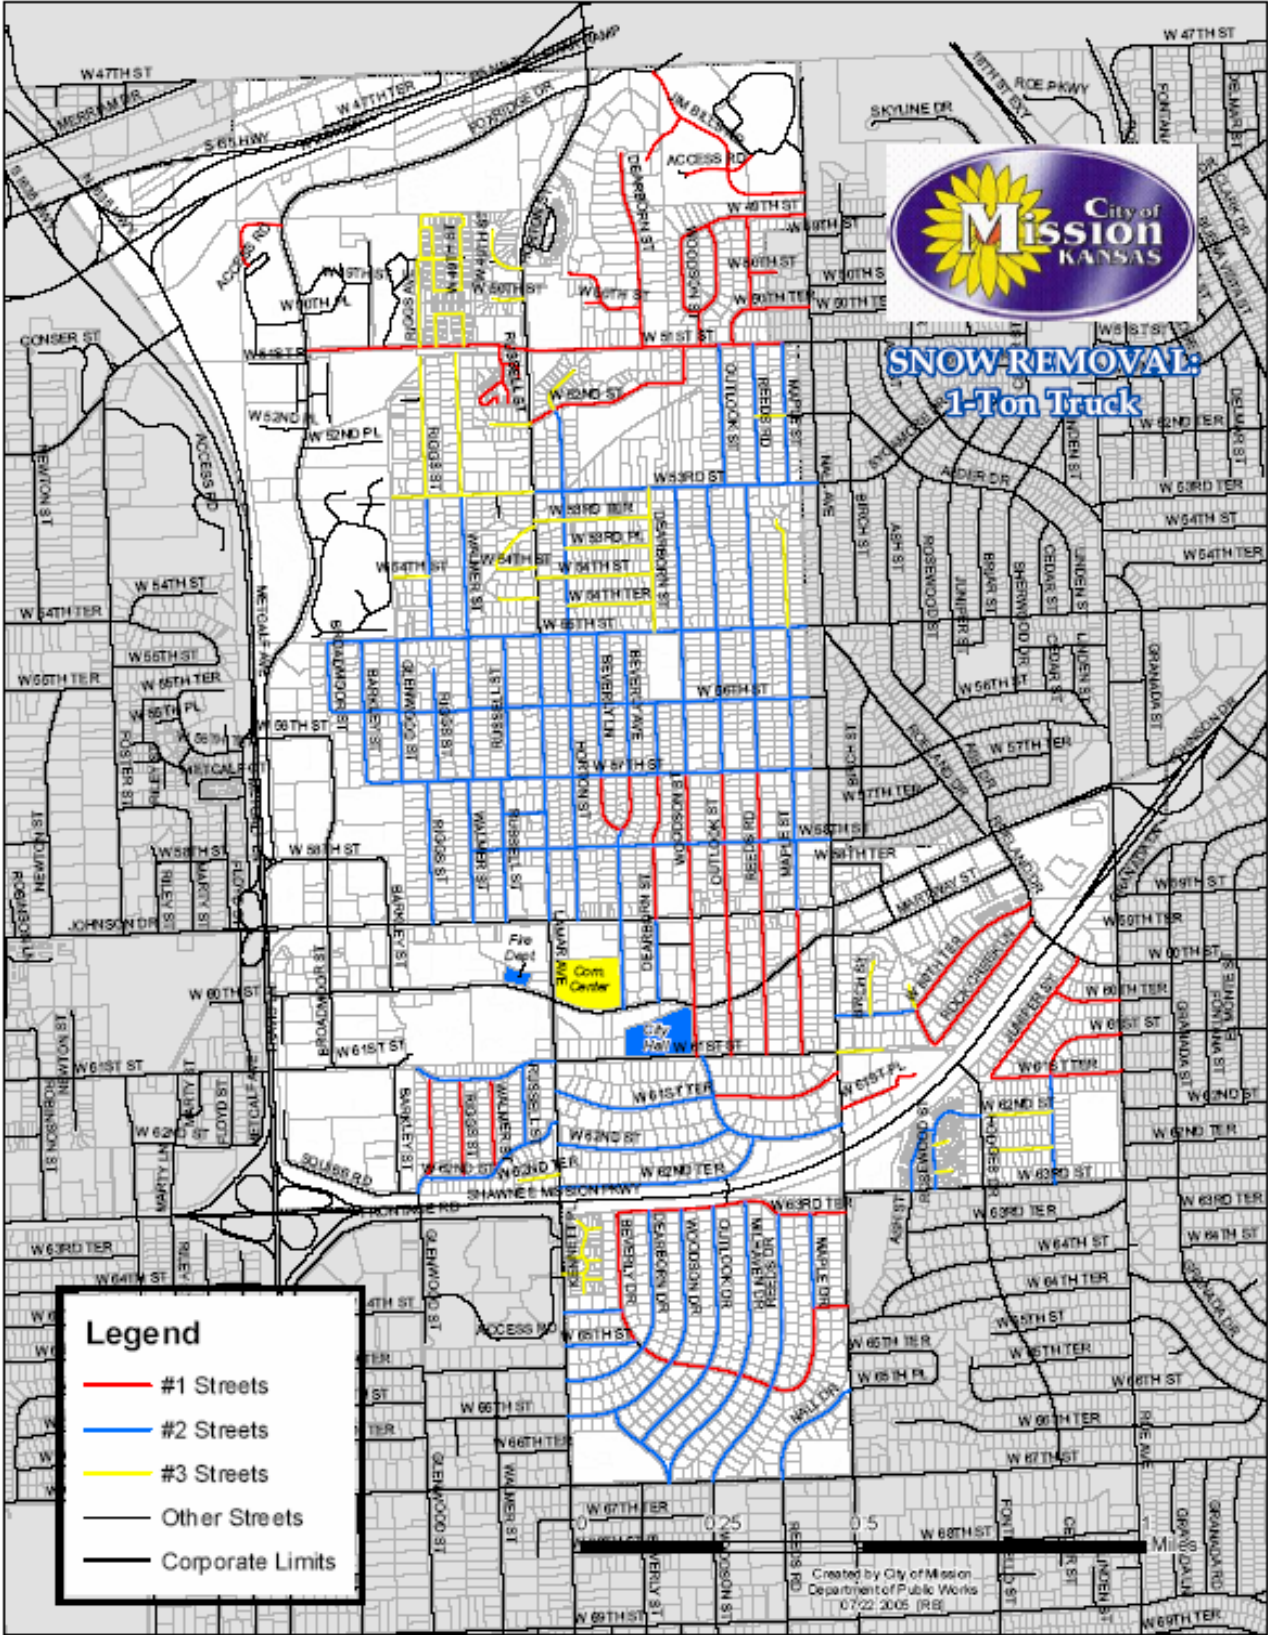

SNOW REMOVAL: 1-Ton Truck

SNOW REMOVAL: 2-Ton Truck

Legend

- #1 Streets
- #2 Streets
- Other Streets
- Corporate Limits

Created by City of Mission
Department of Public Works
07.22.2005 (RS)