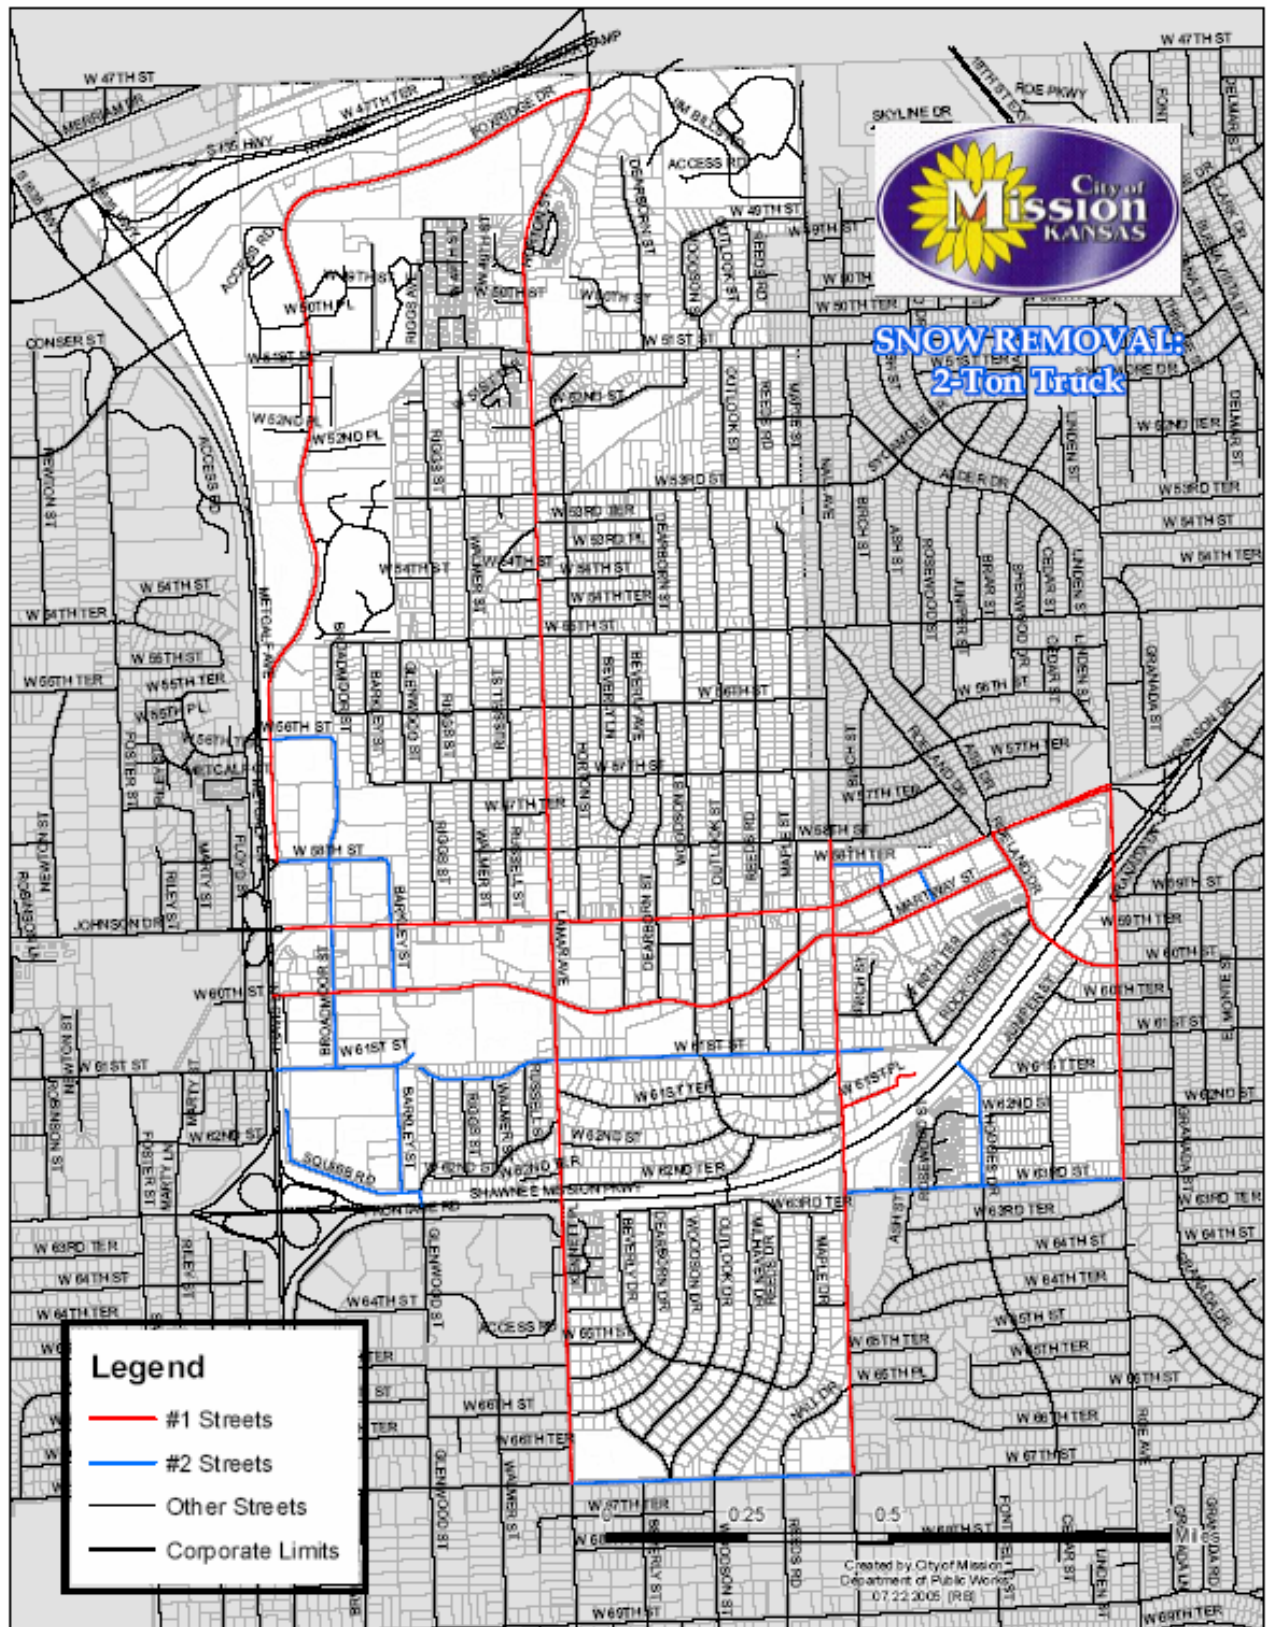

SNOW REMOVAL: 1-Ton Truck

SNOW REMOVAL: 2-Ton Truck

Legend

- #1 Streets
- #2 Streets
- Other Streets
- Corporate Limits

Created by City of Mission
Department of Public Works
07.22.2005 (RS)